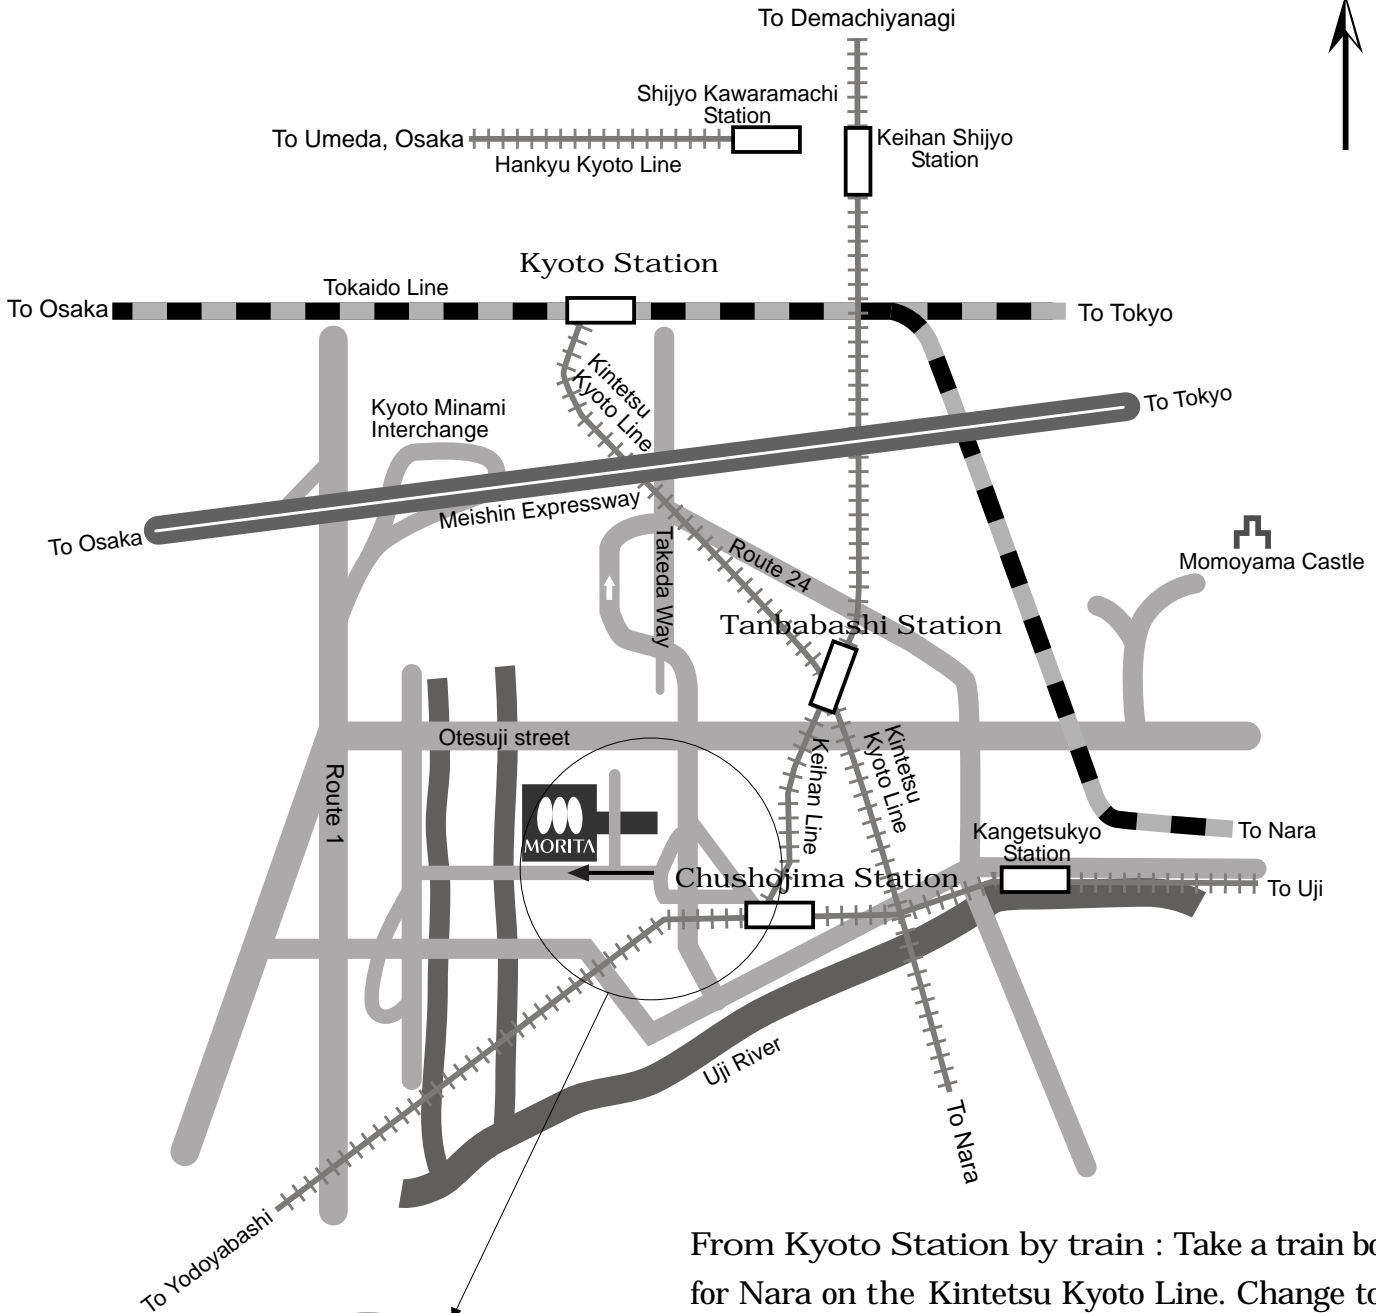

LOCATION MAP

From Kyoto Station by train : Take a train bound for Nara on the Kintetsu Kyoto Line. Change to the Keihan Line at Tanbashi station, and then take a train bound for Yodoyabashi. Get off at Chushojima station. 5-minute walk from the station.

By taxi : It takes 20 minutes from Kyoto Station.

J. MORITA MFG. CORP.
 KYOTO JAPAN
 680 Higashi-hama Minami-cho, Fushimi-ku, Kyoto,
 Japan 612-8533 TEL: +81-75-611-2141