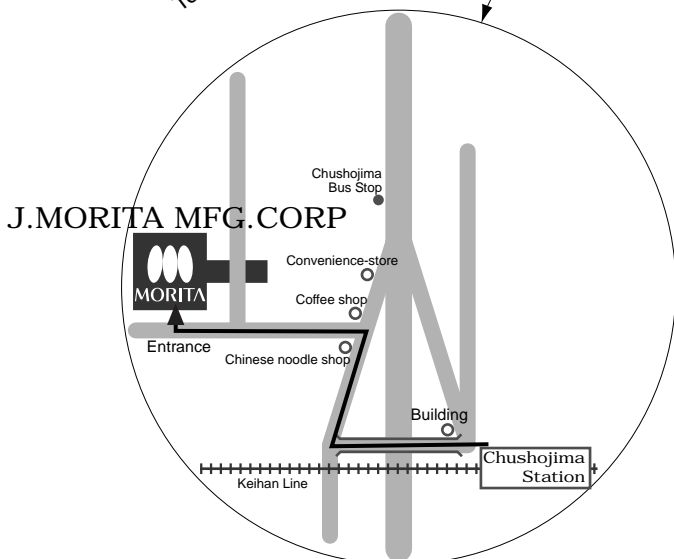

LOCATION MAP

From Kyoto Station by train : Take a train bound for Nara on the Kintetsu Kyoto Line. Change to the Keihan Line at Tanbashi station, and then take a train bound for Yodoyabashi. Get off at Chushojima station. 5-minute walk from the station.

By taxi : It takes 20 minutes from Kyoto Station.

J. MORITA MFG. CORP.
 KYOTO JAPAN
 680 Higashi-hama Minami-cho, Fushimi-ku, Kyoto,
 Japan 612-8533 TEL: +81-75-611-2141